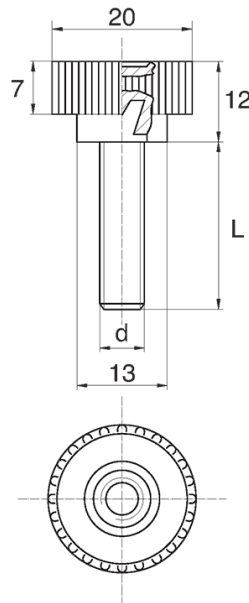

BL-SLRM100 - Knurled thumb screws

Details:

- **Handle material:** Nylon
- **Stud material:** zinc-plated steel; stainless steel or brass available on special order
- **Handle colour:** black; other colours available on special order
- M4 screws available on special order

Symbol	Ext. thread d	Ext. thread length L	Standard pack
		[mm]	[szt./pcs]
BL-SLRM100-M5-30	M5	30	2500