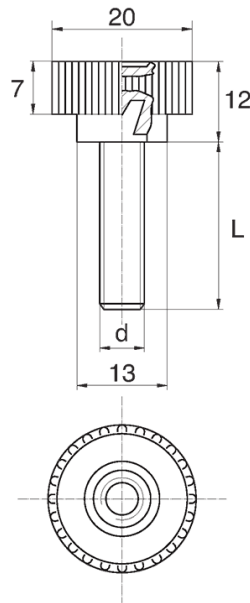

BL-SLRM100 - Knurled thumb screws

Details:

- **Handle material:** Nylon
- **Stud material:** zinc-plated steel; stainless steel or brass available on special order
- **Handle colour:** black; other colours available on special order
- M4 screws available on special order

Symbol	Ext. thread d	Ext. thread length L	Standard pack
		[mm]	[szt./pcs]
BL-SLRM100-M5-25	M5	25	2500