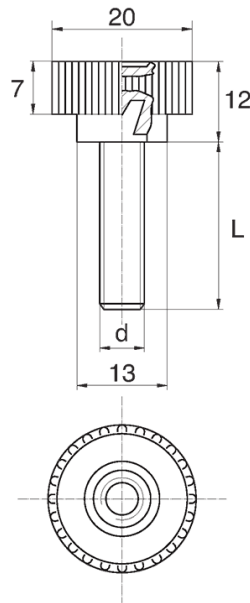

## BL-SLRM100 - Knurled thumb screws

Details:

- **Handle material:** Nylon
- **Stud material:** zinc-plated steel; stainless steel or brass available on special order
- **Handle colour:** black; other colours available on special order
- M4 screws available on special order

Symbol	Ext. thread d	Ext. thread length L	Standard pack
		[mm]	[szt./pcs]
BL-SLRM100-M5-20	M5	20	2500