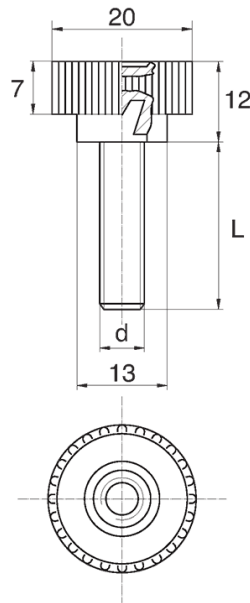

BL-SLRM100 - Knurled thumb screws

Details:

- **Handle material:** Nylon
- **Stud material:** zinc-plated steel; stainless steel or brass available on special order
- **Handle colour:** black; other colours available on special order
- M4 screws available on special order

Symbol	Ext. thread d	Ext. thread length L	Standard pack
		[mm]	[szt./pcs]
BL-SLRM100-M5-18	M5	18	2500