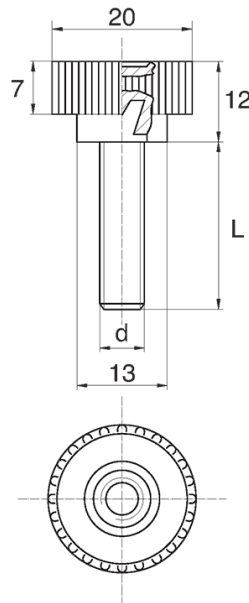

**BL-SLRM100 - Knurled thumb screws**

Details:

- **Handle material:** Nylon
- **Stud material:** zinc-plated steel; stainless steel or brass available on special order
- **Handle colour:** black; other colours available on special order
- M4 screws available on special order

Symbol	Ext. thread d	Ext. thread length L	Standard pack
		[mm]	[szt./pcs]
BL-SLRM100-M5-16	M5	16	2500