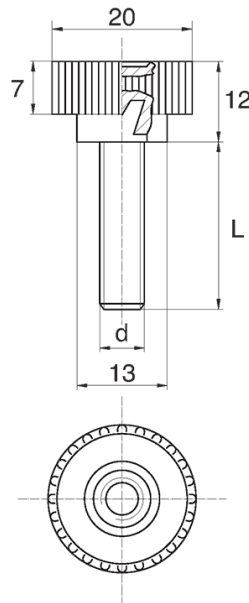

BL-SLRM100 - Knurled thumb screws

Details:

- **Handle material:** Nylon
- **Stud material:** zinc-plated steel; stainless steel or brass available on special order
- **Handle colour:** black; other colours available on special order
- M4 screws available on special order

Symbol	Ext. thread d	Ext. thread length L	Standard pack
		[mm]	[szt./pcs]
BL-SLRM100-M5-12	M5	12	2500