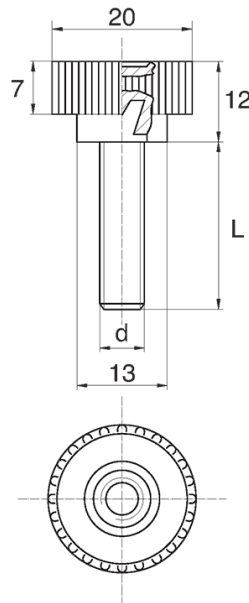

BL-SLRM100 - Knurled thumb screws

Details:

- **Handle material:** Nylon
- **Stud material:** zinc-plated steel; stainless steel or brass available on special order
- **Handle colour:** black; other colours available on special order
- M4 screws available on special order

Symbol	Ext. thread d	Ext. thread length L	Standard pack
		[mm]	[szt./pcs]
BL-SLRM100-M5-10	M5	10	2500