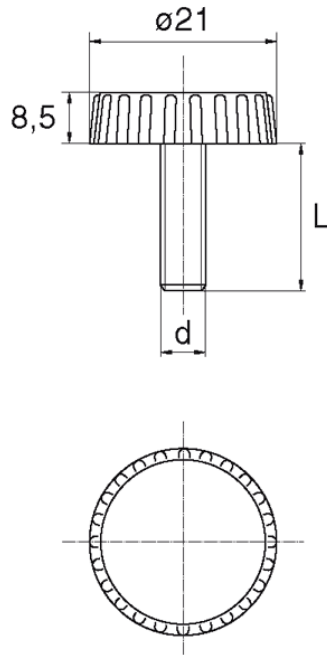

**BL-SLR91 - Plastic screws with knurled head**

Details:

- **Material: Nylon**
- **Colour: natural**
- M6 thread available on special order (minimum 10 000 pcs)
- Other materials, colours and sizes available on special order
- Lengths 15 and 17 mm have a 5.0 mm non-threaded part under the head.

Symbol	Thread d	L	Head diameter	Head height	Material	Color	Standard pack
		[mm]	[mm]	[mm]			[szt./pcs]
BL-SLR91-M10-010	M10	10	21	8.5	PA	natural	5000