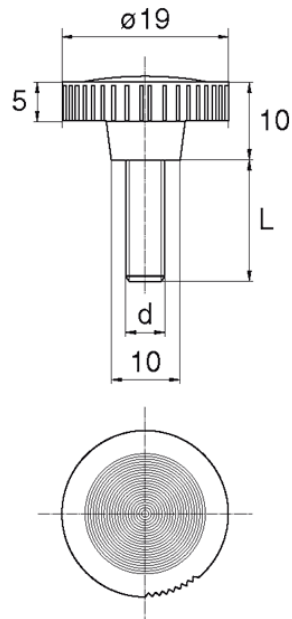

BL-SLR89 - Screws with knurled head

Details:

- **Material: Nylon**
- **Colour: natural**
- Other materials, colours and sizes available on special order
- Standard pack: 5000 pcs

Symbol	Thread d	L	Head diameter	Head height	Material	Color
		[mm]	[mm]	[mm]		
BL-SLR89-M4-012	M4	12	19	10	PA	natural