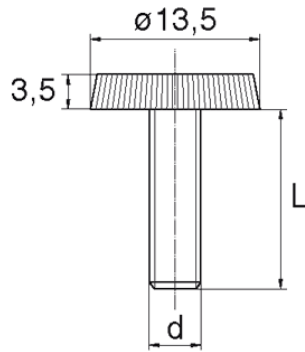

BL-SLR87 - Screws with knurled head

Details:

- **Material: Nylon**
- **Colour: natural**
- Other materials, colours and sizes available on special order
- Lengths 15 and 17 mm have a 5.0 mm non-threaded part under the head.
- The dimension M4x30 has a 5 mm non-threaded part under the head
- Most screws fully threaded up to 80 mm long.

Symbol	Thread d	L	Head diameter	Head height	Material	Color	Standard pack
		[mm]	[mm]	[mm]			[szt./pcs]
BL-SLR87-M4-017	M4	17	13.5	3.5	PA	natural	10000