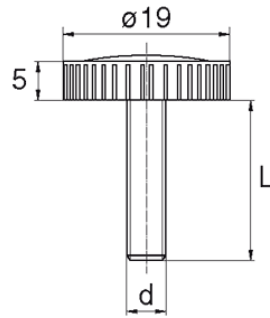

BL-SLR86 - Screws with knurled head

Details:

- **Material: Nylon**
- **Colour: natural**
- Other materials, colours and sizes available on special order
- Lengths 15 and 17 mm have a 5.0 mm non-threaded part under the head.
- The dimension M4x30 has a 5 mm non-threaded part under the head
- Most screws fully threaded up to 80 mm long.

Symbol	Thread d	L	Head diameter	Head height	Material	Color	Standard pack
		[mm]	[mm]	[mm]			[szt./pcs]
BL-SLR86-M5-040	M5	40	19	5	PA	natural	5000