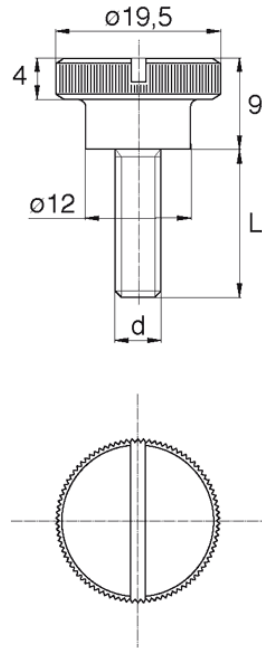

BL-SLR58 - Screws with knurled and slotted head

Details:

- **Material: Nylon**
- **Colour: natural**
- Other materials, colours and sizes available on special order
- Standard pack: 5000 pcs

Symbol	Thread d	L	Head diameter	Head height	Material	Color
		[mm]	[mm]	[mm]		
BL-SLR58-M8-006	M8	6	19.5	9	PA	natural