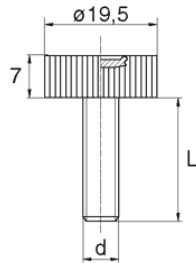

## BL-SLR101 - Plastic screws with knurled head

### Details:

- **Material: Nylon**
- **Colour: natural**
- M5 and M6 threads available on special order (minimum 10 000 pcs)
- Other materials, colours and sizes available on special order
- Lengths 15 and 17 mm have a 5.0 mm non-threaded part under the head.
- Most screws fully threaded up to 80 mm long.

Symbol	Thread d	L	Head diameter	Head height	Material	Color	Standard pack
		[mm]	[mm]	[mm]			[szt./pcs]
BL-SLR101-M12-030	M12	30	19.5	7	PA	natural	2500