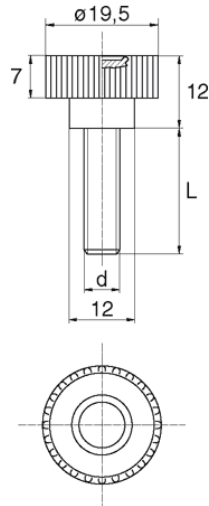

BL-SLR100 - Plastic screws with knurled head

Details:

- **Material: Nylon**
- **Colour: natural**
- Other materials, colours and sizes available on special order
- Standard pack: 5000 pcs

Symbol	Thread d	L	Head diameter	Head height	Material	Color
		[mm]	[mm]	[mm]		
BL-SLR100-M8-050	M8	50	19.5	12	PA	natural