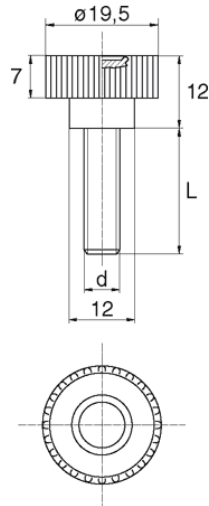

## BL-SLR100 - Plastic screws with knurled head

**Details:**

- **Material: Nylon**
- **Colour: natural**
- Other materials, colours and sizes available on special order
- Standard pack: 5000 pcs

Symbol	Thread d	L	Head diameter	Head height	Material	Color
		[mm]	[mm]	[mm]		
BL-SLR100-M6-030	M6	30	19.5	12	PA	natural