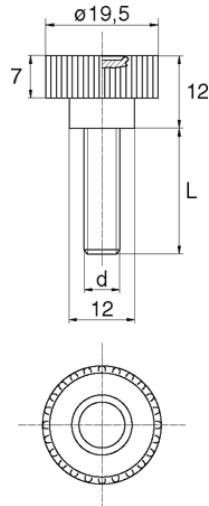

BL-SLR100 - Plastic screws with knurled head

Details:

- **Material: Nylon**
- **Colour: natural**
- Other materials, colours and sizes available on special order
- Standard pack: 5000 pcs

Symbol	Thread d	L	Head diameter	Head height	Material	Color
		[mm]	[mm]	[mm]		
BL-SLR100-M4-008	M4	8	19.5	12	PA	natural