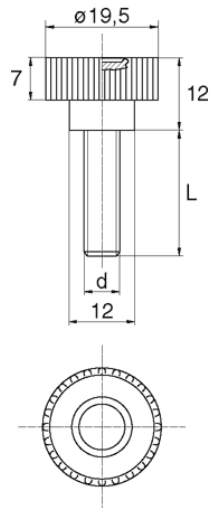

**BL-SLR100 - Plastic screws with knurled head**

Details:

- **Material: Nylon**
- **Colour: natural**
- Other materials, colours and sizes available on special order
- Standard pack: 5000 pcs

Symbol	Thread d	L	Head diameter	Head height	Material	Color
		[mm]	[mm]	[mm]		
BL-SLR100-M10-060	M10	60	19.5	12	PA	natural