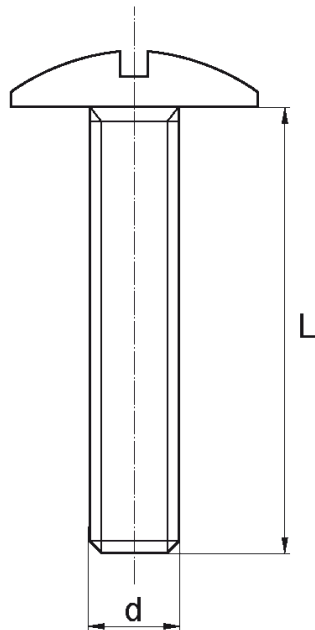

BL-SLP20 - Flat head slotted screws D20

Details:

- **Material: Nylon**
- **Colour: natural**
- Materials: Nylon glass filled, PP, PE, PVDF, PC available on special order
- Other colours available on special order
- Washer faced head screw on special order
- Lengths 15 and 17 mm have a 5.0 mm non-threaded part under the head
- The dimension M4x30 has a 5.0 mm non-threaded part under the head
- Most screws fully threaded up to 80 mm long
- Head diameter: 20.0 mm

Symbol	Thread d	L	Material	Color	Standard pack
		[mm]			[szt./pcs]
BL-SLP20-M8x95	M8	95	PA	natural	1000