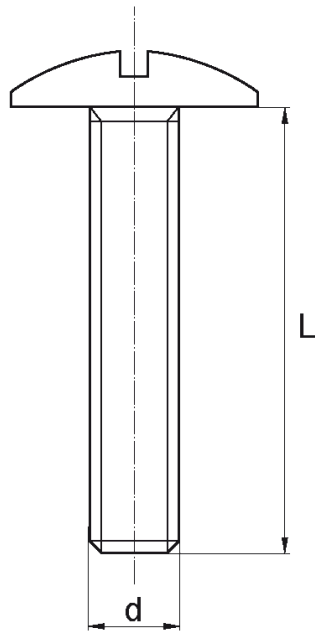

**BL-SLP20 - Flat head slotted screws D20**

**Details:**

- **Material: Nylon**
- **Colour: natural**
- Materials: Nylon glass filled, PP, PE, PVDF, PC available on special order
- Other colours available on special order
- Washer faced head screw on special order
- Lengths 15 and 17 mm have a 5.0 mm non-threaded part under the head
- The dimension M4x30 has a 5.0 mm non-threaded part under the head
- Most screws fully threaded up to 80 mm long
- Head diameter: 20.0 mm

Symbol	Thread d	L	Material	Color	Standard pack
		[mm]			[szt./pcs]
BL-SLP20-M12x70	M12	70	PA	natural	500