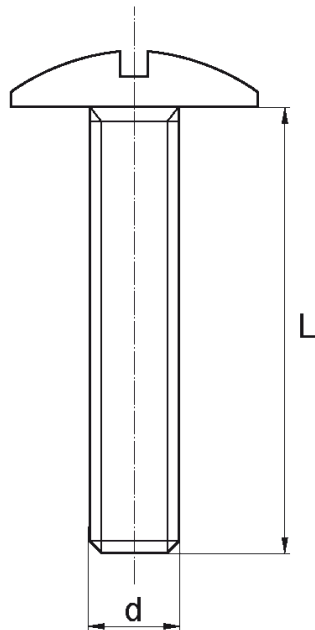

BL-SLP20 - Flat head slotted screws D20

Details:

- **Material: Nylon**
- **Colour: natural**
- Materials: Nylon glass filled, PP, PE, PVDF, PC available on special order
- Other colours available on special order
- Washer faced head screw on special order
- Lengths 15 and 17 mm have a 5.0 mm non-threaded part under the head
- The dimension M4x30 has a 5.0 mm non-threaded part under the head
- Most screws fully threaded up to 80 mm long
- Head diameter: 20.0 mm

Symbol	Thread d	L	Material	Color	Standard pack
		[mm]			[szt./pcs]
BL-SLP20-M12x20	M12	20	PA	natural	500