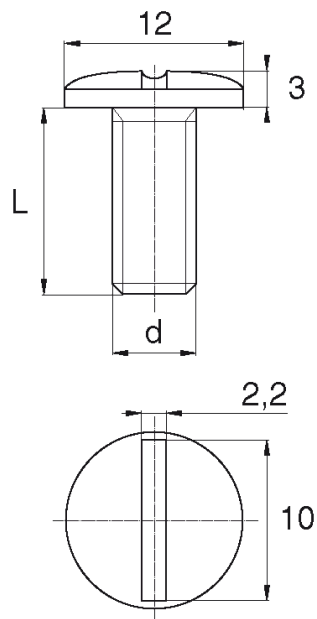

## BL-SLP12 - Flat head slotted screws D12

### Details:

- **Material: Nylon**
- **Colour: natural**
- Materials: Nylon glass filled, PP, PE, PVDF, PC available on special order
- Other colours available on special order
- Washer faced head screw on special order
- Lengths 15 and 17 mm have a 5.0 mm non-threaded part under the head
- The dimension M4x30 has a 5.0 mm non-threaded part under the head
- Most screws fully threaded up to 80 mm long
- Head diameter: 12.0 mm

Symbol	Thread d	L	Head diameter	Head height	Material	Color	Standard pack
		[mm]	[mm]	[mm]			[szt./pcs]
BL-SLP12-M5x45	M5	45	12	3	PA	natural	5000