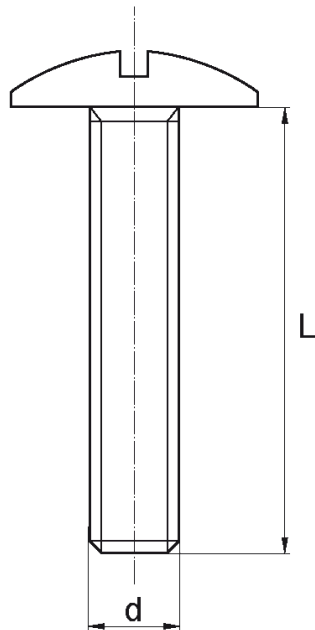

BL-SLP11 - Flat head slotted screws D11

Details:

- **Material: Nylon**
- **Colour: natural**
- Materials: Nylon glass filled, PP, PE, PVDF, PC available on special order
- Other colours available on special order
- Washer faced head screw on special order
- Lengths 15 and 17 mm have a 5.0 mm non-threaded part under the head
- The dimension M4x30 has a 5.0 mm non-threaded part under the head
- Most screws fully threaded up to 80 mm long
- Head diameter: 11.0 mm

Symbol	Thread d	L	Material	Color	Standard pack
		[mm]			[szt./pcs]
BL-SLP11-M5x12	M5	12	PA	natural	5000