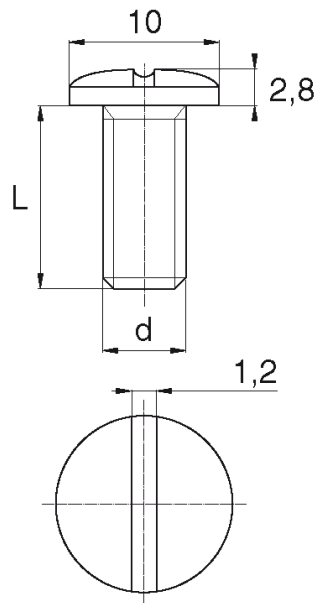

**BL-SLP10 - Flat head slotted screws D10**

**Details:**

- **Material: Nylon**
- **Colour: natural**
- Materials: Nylon glass filled, PP, PE, PVDF, PC available on special order
- Other colours available on special order
- Washer faced head screw on special order
- Lengths 15 and 17 mm have a 5.0 mm non-threaded part under the head
- The dimension M4x30 has a 5.0 mm non-threaded part under the head
- Most screws fully threaded up to 80 mm long
- Head diameter: 10.0 mm

Symbol	Thread d	L	Head diameter	Head height	Material	Color	Standard pack
		[mm]	[mm]	[mm]			[szt./pcs]
BL-SLP10-M8x17	M8	17	10	2.8	PA	natural	10000