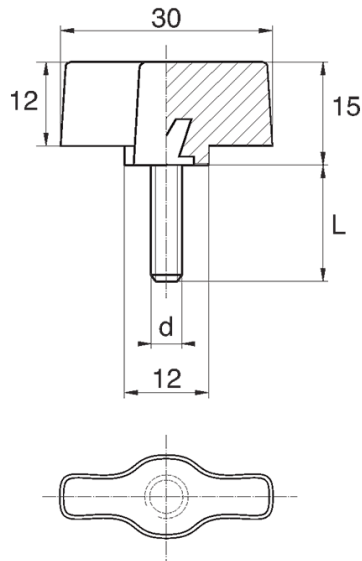

BL-SLMM150 - Wing screws

Details:

- **Handle material:** Nylon
- **Stud material:** zinc-plated steel; stainless steel or brass available on special order
- **Handle colour:** black; other colours available on special order

Symbol	Ext. thread d	Ext. thread length L	Standard pack
		[mm]	[szt./pcs]
BL-SLMM150-M6-50	M6	50	5000