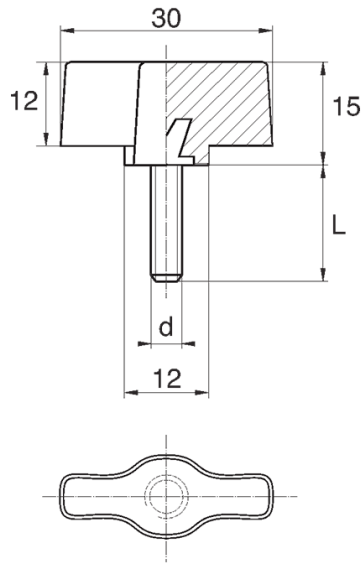

BL-SLMM150 - Wing screws

Details:

- **Handle material:** Nylon
- **Stud material:** zinc-plated steel; stainless steel or brass available on special order
- **Handle colour:** black; other colours available on special order

Symbol	Ext. thread d	Ext. thread length L	Standard pack
		[mm]	[szt./pcs]
BL-SLMM150-M6-45	M6	45	5000