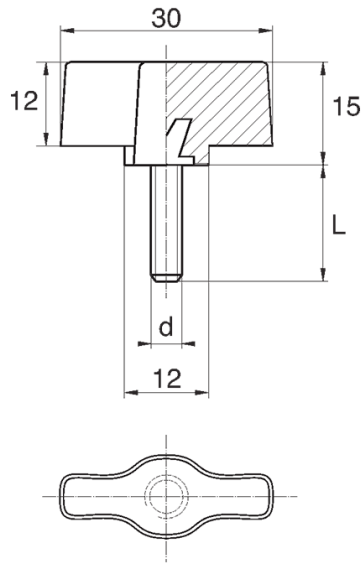

BL-SLMM150 - Wing screws

Details:

- **Handle material:** Nylon
- **Stud material:** zinc-plated steel; stainless steel or brass available on special order
- **Handle colour:** black; other colours available on special order

Symbol	Ext. thread d	Ext. thread length L	Standard pack
		[mm]	[szt./pcs]
BL-SLMM150-M6-40	M6	40	5000