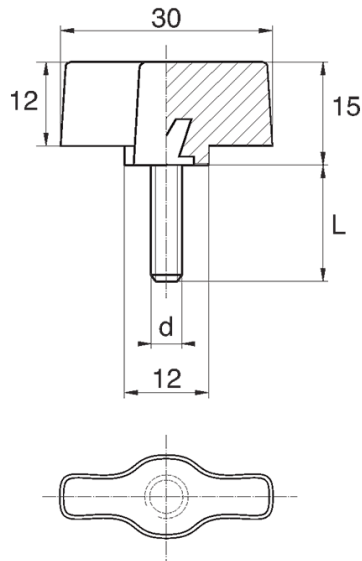

## BL-SLMM150 - Wing screws

**Details:**

- **Handle material:** Nylon
- **Stud material:** zinc-plated steel; stainless steel or brass available on special order
- **Handle colour:** black; other colours available on special order

Symbol	Ext. thread d	Ext. thread length L	Standard pack
		[mm]	[szt./pcs]
BL-SLMM150-M6-35	M6	35	5000