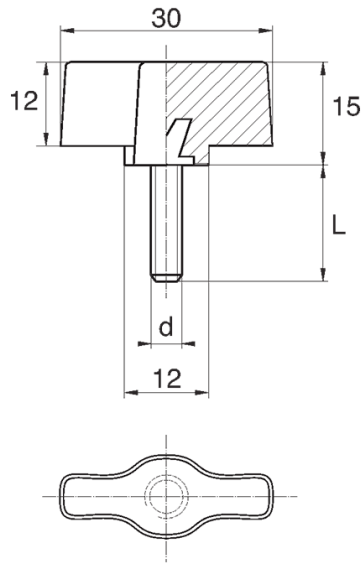

BL-SLMM150 - Wing screws

Details:

- **Handle material:** Nylon
- **Stud material:** zinc-plated steel; stainless steel or brass available on special order
- **Handle colour:** black; other colours available on special order

Symbol	Ext. thread d	Ext. thread length L	Standard pack
		[mm]	[szt./pcs]
BL-SLMM150-M6-30	M6	30	5000