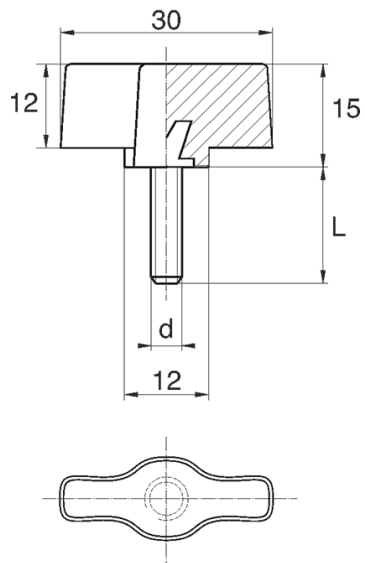

BL-SLMM150 - Wing screws

Details:

- **Handle material:** Nylon
- **Stud material:** zinc-plated steel; stainless steel or brass available on special order
- **Handle colour:** black; other colours available on special order

Symbol	Ext. thread d	Ext. thread length L	Standard pack
		[mm]	[szt./pcs]
BL-SLMM150-M6-25	M6	25	5000