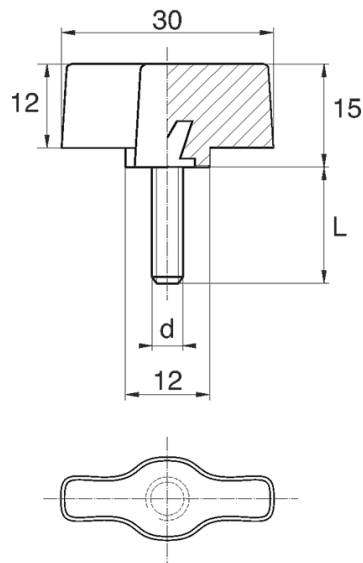

BL-SLMM150 - Wing screws

Details:

- **Handle material:** Nylon
- **Stud material:** zinc-plated steel; stainless steel or brass available on special order
- **Handle colour:** black; other colours available on special order

Symbol	Ext. thread d	Ext. thread length L	Standard pack
		[mm]	[szt./pcs]
BL-SLMM150-M6-20	M6	20	5000