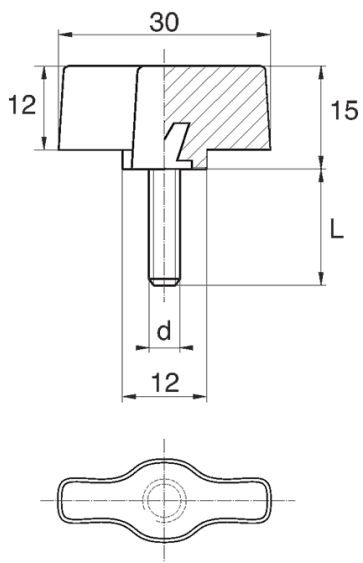

BL-SLMM150 - Wing screws

Details:

- **Handle material:** Nylon
- **Stud material:** zinc-plated steel; stainless steel or brass available on special order
- **Handle colour:** black; other colours available on special order

Symbol	Ext. thread d	Ext. thread length L	Standard pack
		[mm]	[szt./pcs]
BL-SLMM150-M6-18	M6	18	5000