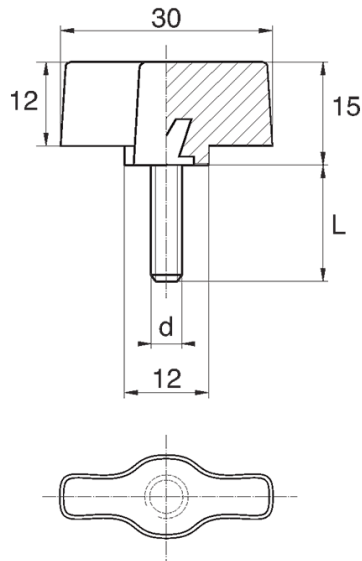

BL-SLMM150 - Wing screws

Details:

- **Handle material:** Nylon
- **Stud material:** zinc-plated steel; stainless steel or brass available on special order
- **Handle colour:** black; other colours available on special order

Symbol	Ext. thread d	Ext. thread length L	Standard pack
		[mm]	[szt./pcs]
BL-SLMM150-M6-16	M6	16	5000