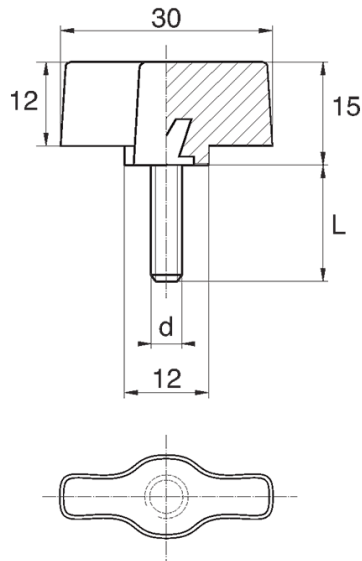

## BL-SLMM150 - Wing screws

**Details:**

- **Handle material:** Nylon
- **Stud material:** zinc-plated steel; stainless steel or brass available on special order
- **Handle colour:** black; other colours available on special order

Symbol	Ext. thread d	Ext. thread length L	Standard pack
		[mm]	[szt./pcs]
BL-SLMM150-M6-12	M6	12	5000