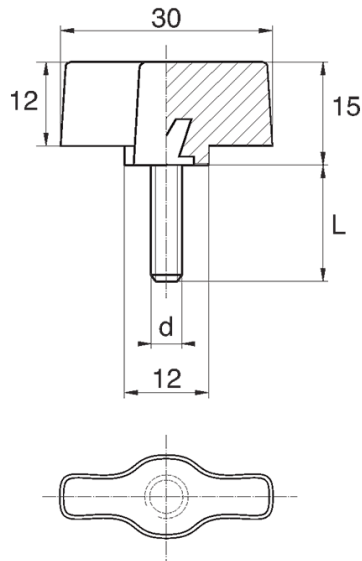

BL-SLMM150 - Wing screws

Details:

- **Handle material:** Nylon
- **Stud material:** zinc-plated steel; stainless steel or brass available on special order
- **Handle colour:** black; other colours available on special order

Symbol	Ext. thread d	Ext. thread length L	Standard pack
		[mm]	[szt./pcs]
BL-SLMM150-M6-10	M6	10	5000