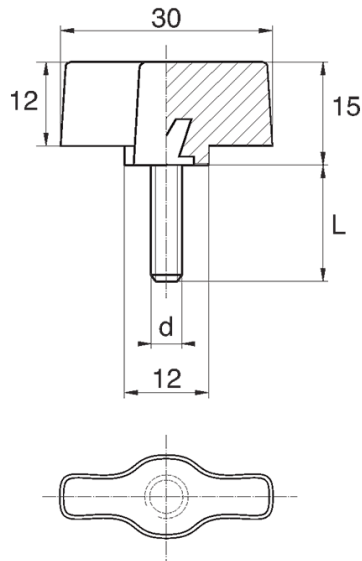

## BL-SLMM150 - Wing screws

### Details:

- **Handle material:** Nylon
- **Stud material:** zinc-plated steel; stainless steel or brass available on special order
- **Handle colour:** black; other colours available on special order

Symbol	Ext. thread d	Ext. thread length L	Standard pack
		[mm]	[szt./pcs]
BL-SLMM150-M5-40	M5	40	5000