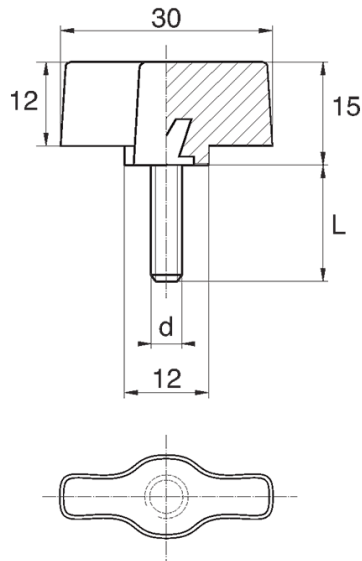

BL-SLMM150 - Wing screws

Details:

- **Handle material:** Nylon
- **Stud material:** zinc-plated steel; stainless steel or brass available on special order
- **Handle colour:** black; other colours available on special order

Symbol	Ext. thread d	Ext. thread length L	Standard pack
		[mm]	[szt./pcs]
BL-SLMM150-M5-35	M5	35	5000