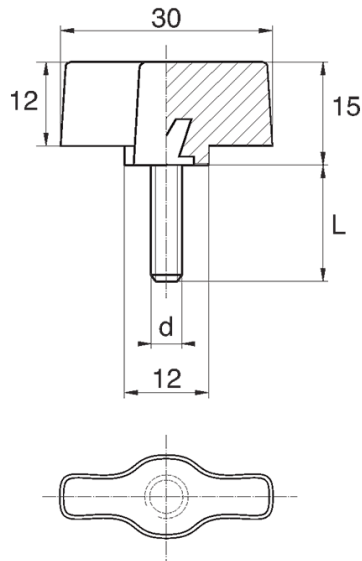

## BL-SLMM150 - Wing screws

**Details:**

- **Handle material:** Nylon
- **Stud material:** zinc-plated steel; stainless steel or brass available on special order
- **Handle colour:** black; other colours available on special order

Symbol	Ext. thread d	Ext. thread length L	Standard pack
		[mm]	[szt./pcs]
BL-SLMM150-M5-30	M5	30	5000