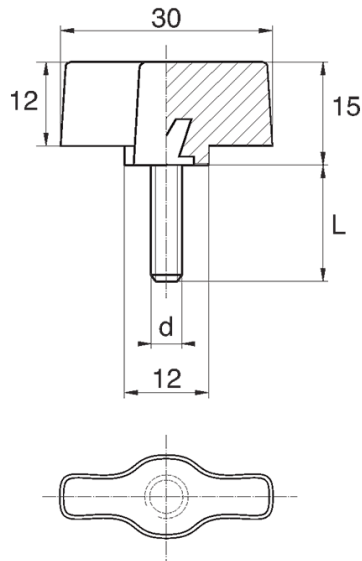

BL-SLMM150 - Wing screws

Details:

- **Handle material:** Nylon
- **Stud material:** zinc-plated steel; stainless steel or brass available on special order
- **Handle colour:** black; other colours available on special order

Symbol	Ext. thread d	Ext. thread length L	Standard pack
		[mm]	[szt./pcs]
BL-SLMM150-M5-25	M5	25	5000