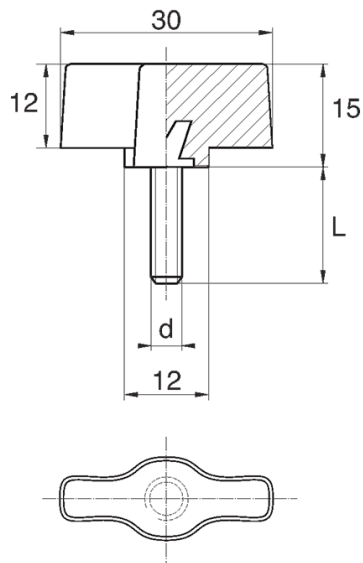

BL-SLMM150 - Wing screws

Details:

- **Handle material:** Nylon
- **Stud material:** zinc-plated steel; stainless steel or brass available on special order
- **Handle colour:** black; other colours available on special order

Symbol	Ext. thread d	Ext. thread length L	Standard pack
		[mm]	[szt./pcs]
BL-SLMM150-M5-20	M5	20	5000