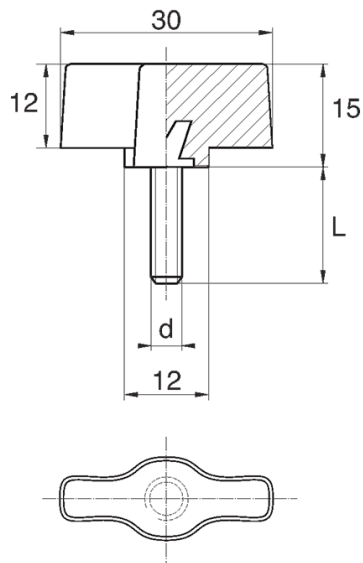

## BL-SLMM150 - Wing screws

**Details:**

- **Handle material:** Nylon
- **Stud material:** zinc-plated steel; stainless steel or brass available on special order
- **Handle colour:** black; other colours available on special order

Symbol	Ext. thread d	Ext. thread length L	Standard pack
		[mm]	[szt./pcs]
BL-SLMM150-M5-18	M5	18	5000