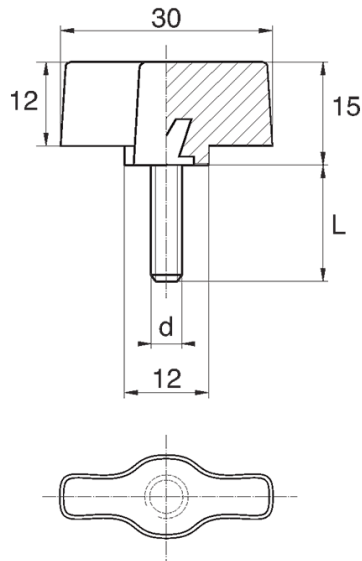

BL-SLMM150 - Wing screws

Details:

- **Handle material:** Nylon
- **Stud material:** zinc-plated steel; stainless steel or brass available on special order
- **Handle colour:** black; other colours available on special order

Symbol	Ext. thread d	Ext. thread length L	Standard pack
		[mm]	[szt./pcs]
BL-SLMM150-M5-12	M5	12	5000