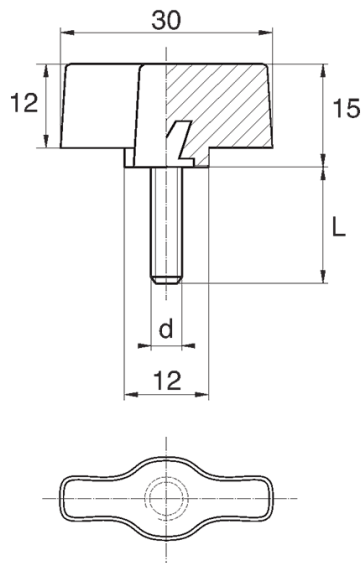

BL-SLMM150 - Wing screws

Details:

- **Handle material:** Nylon
- **Stud material:** zinc-plated steel; stainless steel or brass available on special order
- **Handle colour:** black; other colours available on special order

Symbol	Ext. thread d	Ext. thread length L	Standard pack
		[mm]	[szt./pcs]
BL-SLMM150-M5-10	M5	10	5000