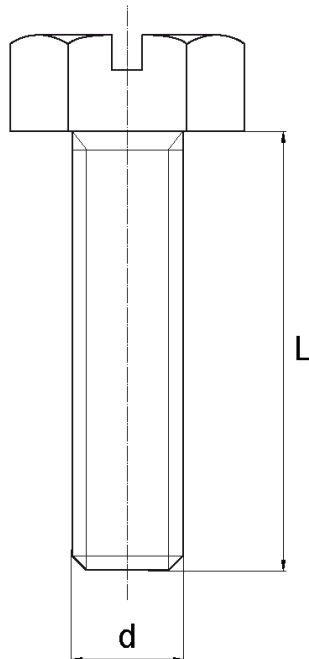

BL-SLHEXR - Hexagonal head slotted screws

Details:

- **Material: Nylon**
- **Colour: natural**
- Materials: Nylon glass filled, PP, PE, PVDF, PC available on special order
- Other colours available on special order
- Lengths 15 and 17 mm have a 5.0 mm non-threaded part under the head
- The dimension M4x30 has a 5.0 mm non-threaded part under the head
- Most screws fully threaded up to 80 mm long

Symbol	Thread d	L	Wrench size	Material	Color	Standard pack
		[mm]	[mm]			[szt./pcs]
BL-SLHEXR-M6x40	M6	40	10	PA	natural	1000