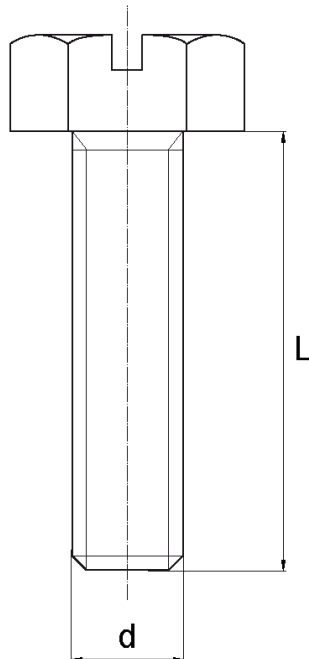

BL-SLHEXR - Hexagonal head slotted screws

Details:

- **Material: Nylon**
- **Colour: natural**
- Materials: Nylon glass filled, PP, PE, PVDF, PC available on special order
- Other colours available on special order
- Lengths 15 and 17 mm have a 5.0 mm non-threaded part under the head
- The dimension M4x30 has a 5.0 mm non-threaded part under the head
- Most screws fully threaded up to 80 mm long

Symbol	Thread d	L	Wrench size	Material	Color	Standard pack
		[mm]	[mm]			[szt./pcs]
BL-SLHEXR-M5x50	M5	50	8	PA	natural	1000