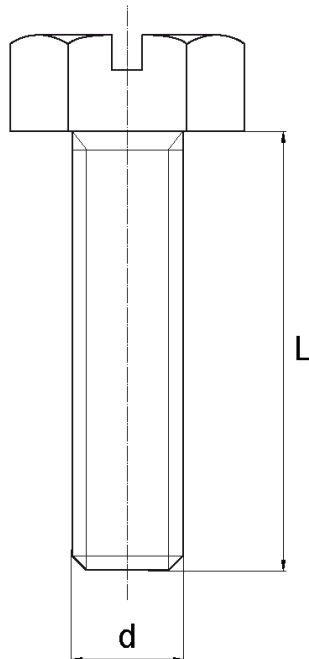

## BL-SLHEXR - Hexagonal head slotted screws

**Details:**

- **Material: Nylon**
- **Colour: natural**
- Materials: Nylon glass filled, PP, PE, PVDF, PC available on special order
- Other colours available on special order
- Lengths 15 and 17 mm have a 5.0 mm non-threaded part under the head
- The dimension M4x30 has a 5.0 mm non-threaded part under the head
- Most screws fully threaded up to 80 mm long

Symbol	Thread d	L	Wrench size	Material	Color	Standard pack
		[mm]	[mm]			[szt./pcs]
BL-SLHEXR-M12x40	M12	40	18	PA	natural	1000