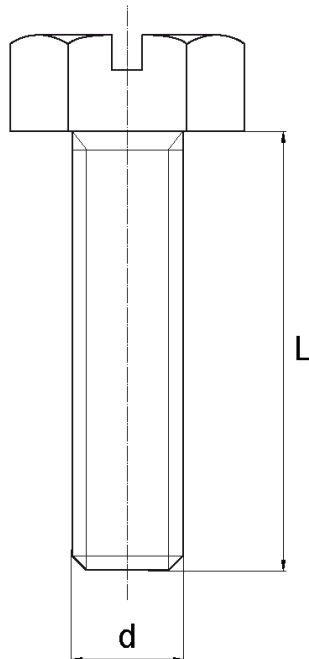

BL-SLHEXR - Hexagonal head slotted screws

Details:

- **Material: Nylon**
- **Colour: natural**
- Materials: Nylon glass filled, PP, PE, PVDF, PC available on special order
- Other colours available on special order
- Lengths 15 and 17 mm have a 5.0 mm non-threaded part under the head
- The dimension M4x30 has a 5.0 mm non-threaded part under the head
- Most screws fully threaded up to 80 mm long

Symbol	Thread d	L	Wrench size	Material	Color	Standard pack
		[mm]	[mm]			[szt./pcs]
BL-SLHEXR-M10x100	M10	100	16	PA	natural	1000