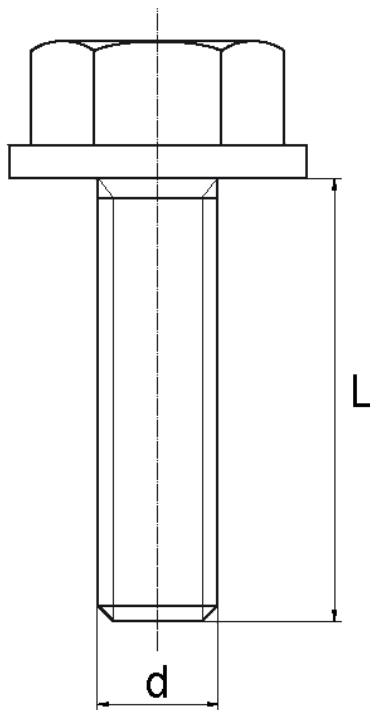

BL-SLHEXP2 - Washer faced hexagonal head screws

Details:

- **Material: Nylon**
- **Colour: natural**
- Other colours available on special order
- Lengths 15 and 17 mm have a 5.0 mm non-threaded part under the head
- Most screws fully threaded up to 80 mm long
- Washer and screw are assembled products
- Wrench size according to ISO 4017

Symbol	Thread d	L	Wrench size	Material	Color	Standard pack
		[mm]	[mm]			[szt./pcs]
BL-SLHEXP2-M8x85	M8	85	13	PA	natural	1000