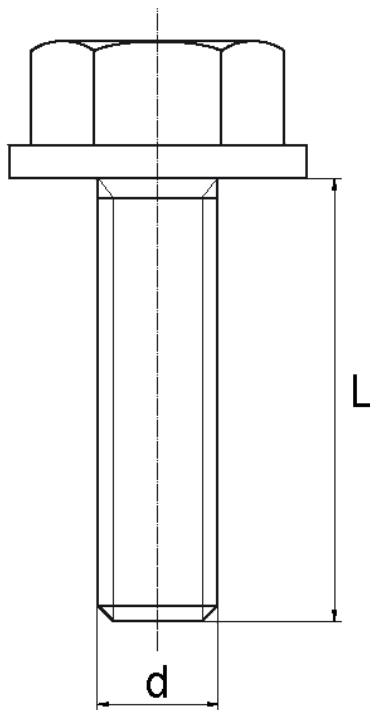

BL-SLHEXP2 - Washer faced hexagonal head screws

Details:

- **Material: Nylon**
- **Colour: natural**
- Other colours available on special order
- Lengths 15 and 17 mm have a 5.0 mm non-threaded part under the head
- Most screws fully threaded up to 80 mm long
- Washer and screw are assembled products
- Wrench size according to ISO 4017

Symbol	Thread d	L	Wrench size	Material	Color	Standard pack
		[mm]	[mm]			[szt./pcs]
BL-SLHEXP2-M8x6	M8	6	13	PA	natural	1000