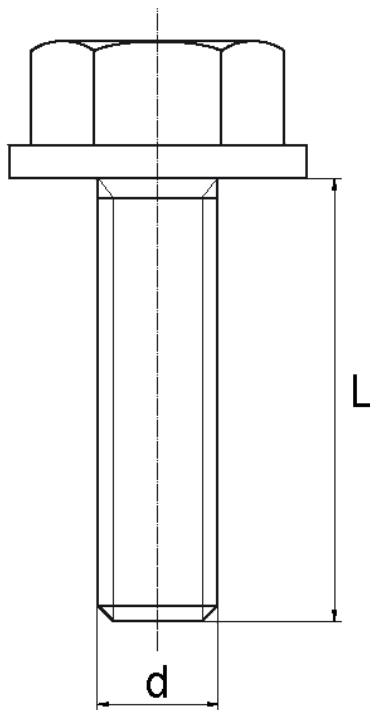

BL-SLHEXP2 - Washer faced hexagonal head screws

Details:

- **Material: Nylon**
- **Colour: natural**
- Other colours available on special order
- Lengths 15 and 17 mm have a 5.0 mm non-threaded part under the head
- Most screws fully threaded up to 80 mm long
- Washer and screw are assembled products
- Wrench size according to ISO 4017

Symbol	Thread d	L	Wrench size	Material	Color	Standard pack
		[mm]	[mm]			[szt./pcs]
BL-SLHEXP2-M5x8	M5	8	8	PA	natural	1000