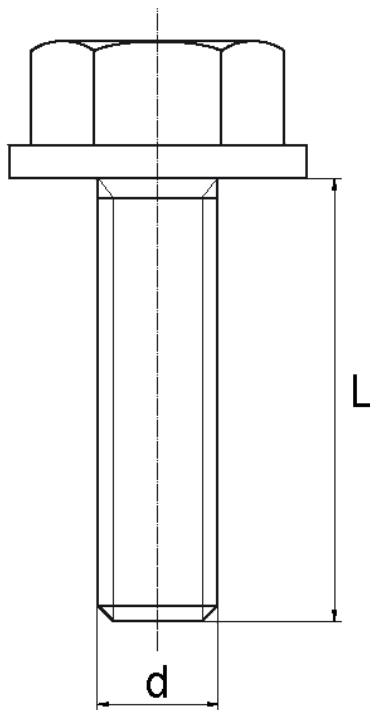

BL-SLHEXP2 - Washer faced hexagonal head screws

Details:

- **Material: Nylon**
- **Colour: natural**
- Other colours available on special order
- Lengths 15 and 17 mm have a 5.0 mm non-threaded part under the head
- Most screws fully threaded up to 80 mm long
- Washer and screw are assembled products
- Wrench size according to ISO 4017

Symbol	Thread d	L	Wrench size	Material	Color	Standard pack
		[mm]	[mm]			[szt./pcs]
BL-SLHEXP2-M5x6	M5	6	8	PA	natural	1000